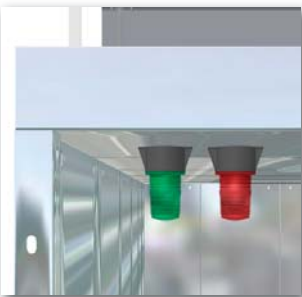

Bumpers (wood or steel)

1 row of wood (as shown) provides protection of the Car Gate and Car Enclosure Walls.

Floor Curb

Provided to keep vehicles from bumping or rubbing against the car enclosure walls.

Exhaust Fan

Provided to keep car enclosure free of harmful vehicle exhaust fumes.

Stop and Go Lights

Stop and Go Lights are sensor activated. When a vehicle comes within range the Stop Light (red) will indicate to the vehicle operator when to stop. When the Landing Doors and Car Gate are in the full open position the Go Light (green) will indicate that it is safe to proceed.