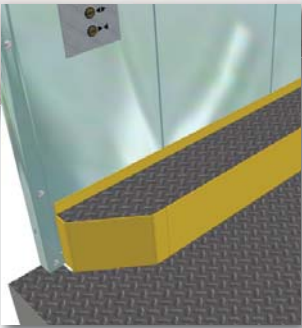

Bumpers (wood or steel)

1 row of wood (as shown) provides protection of the Car Gate and Car Enclosure Walls.

Floor Curb

Provided to keep vehicles from bumping or rubbing against the car enclosure walls.

Exhaust Fan

Provided to keep car enclosure free of harmful vehicle exhaust fumes.

Stop and Go Lights

Stop and Go Lights are sensor activated. When a vehicle comes within range the Stop Light (red) will indicate to the vehicle operator when to stop. When the Landing Doors and Car Gate are in the full open position the Go Light (green) will indicate that it is safe to proceed.