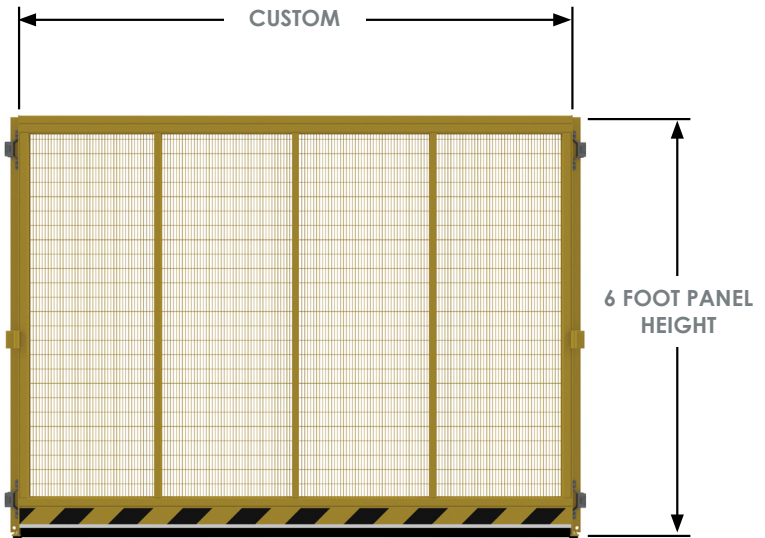

PACKAGE INCLUDES:

SAFETY PANEL

11 Ga wire mesh panels, with 3/8 in wide finger proof gaps. Painted hi-vis safety yellow

SAFE EDGE

Soft leading edge
Astragal and attention grabbing hazard tape

ROLLER CHAIN

Complete with Chain Studs, and Connecting Links.

COUNTERWEIGHT

Custom weight matching perfectly with your new gate panel.

PANEL BUMPERS

2 per gate panel.

ADJUSTABLE GUIDE SHOES

4 per gate panel.

PANEL BUMPERS

Two bumpers mounted to rails. They stop the panel when opening the gate.