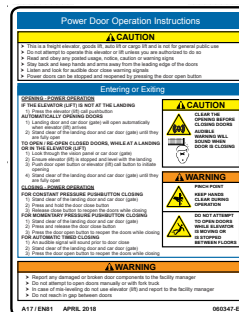

PACKAGE INCLUDES:

SAFETY PANEL

11 Ga wire mesh panels, with 3/8 in wide finger proof gaps. Painted hi-vis safety yellow

SAFE EDGE

Soft leading edge
Astragal and attention grabbing hazard tape

ROLLER CHAIN

Complete with Chain Studs, and Connecting Links.

COUNTERWEIGHT

Custom weight matching perfectly with your new gate panel.

PANEL BUMPERS

2 per gate panel.

ADJUSTABLE GUIDE SHOES

4 per gate panel.

PANEL BUMPERS

Two bumpers mounted to rails. They stop the panel when opening the gate.

PULL STRAP

Required for manual gates.

SAFETY LABEL PACKAGE

Available in English, French, Spanish, German and Mandarin.